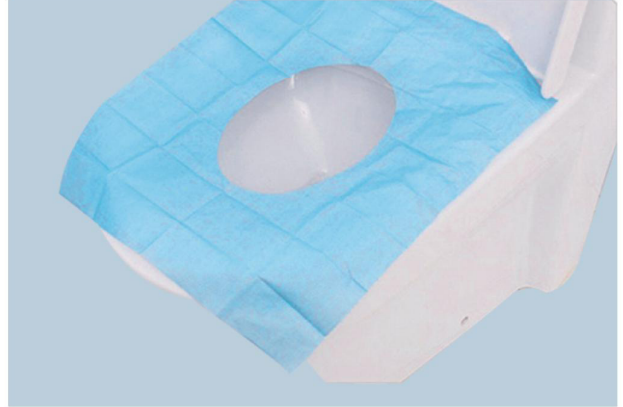

# Disposable Toilet Seat Cover

## Applications

Used in Resteruant, Hotel, Hispital, Public toilet, home, etc

Size	Material	Colour
37x44cm	1-ply Tissue+1-ply PE Film	White/Blue
38x47cm	1-ply Tissue+1-ply PE Film	White/Blue

We can also produce other specifications according to the samples and requests of our customers.